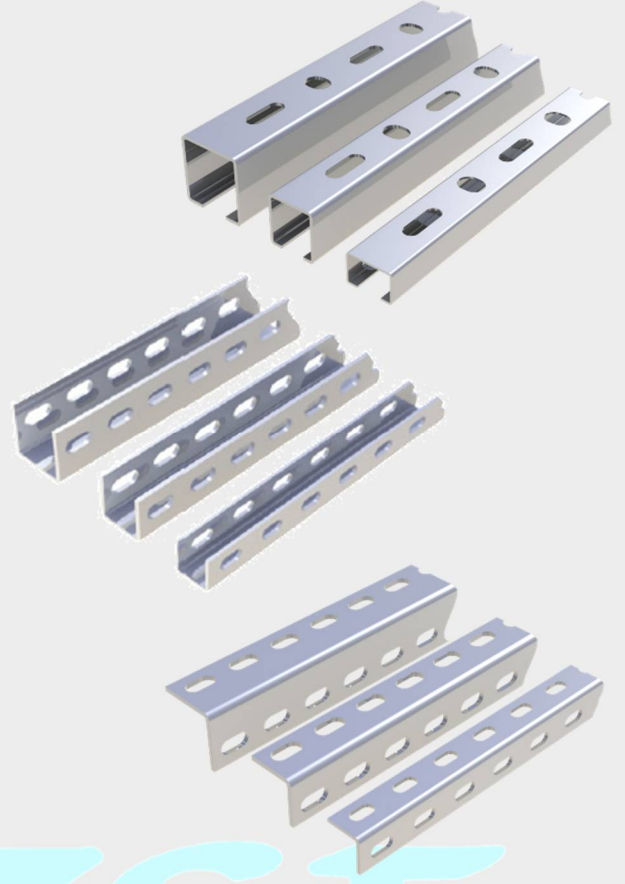

50 x 50 x 4,0 mm – 2 mt 22,500 ₺/mt

L Perfore Kanal

30 x 30 x 3,0 mm – 2 mt 6,700 ₺/mt

40 x 40 x 3,0 mm – 2 mt 9,200 ₺/mt

50 x 50 x 4,0 mm – 2 mt 15,500 ₺/mt

ÖZGE

İNŞAAT - KLİMA - TESİSAT - TEKSTİL
GIDA SAN. Ve TİC. LTD. ŞTİ.